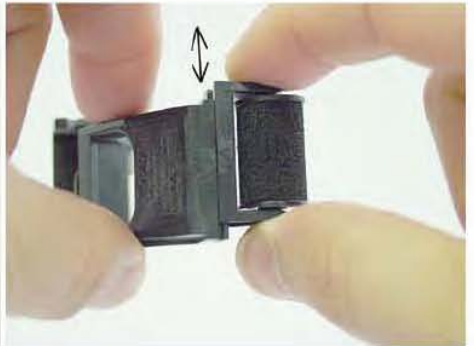

Changing Ink Roller in Model 216 / 210 Labeler

Avery Dennison Printer Systems Division
170 Monarch Lane
Miamisburg, OH 45342
1. 1-877-926-8876 Monday-Friday
8 AM-6:30 PM ET
www.monarch.averydennison.com