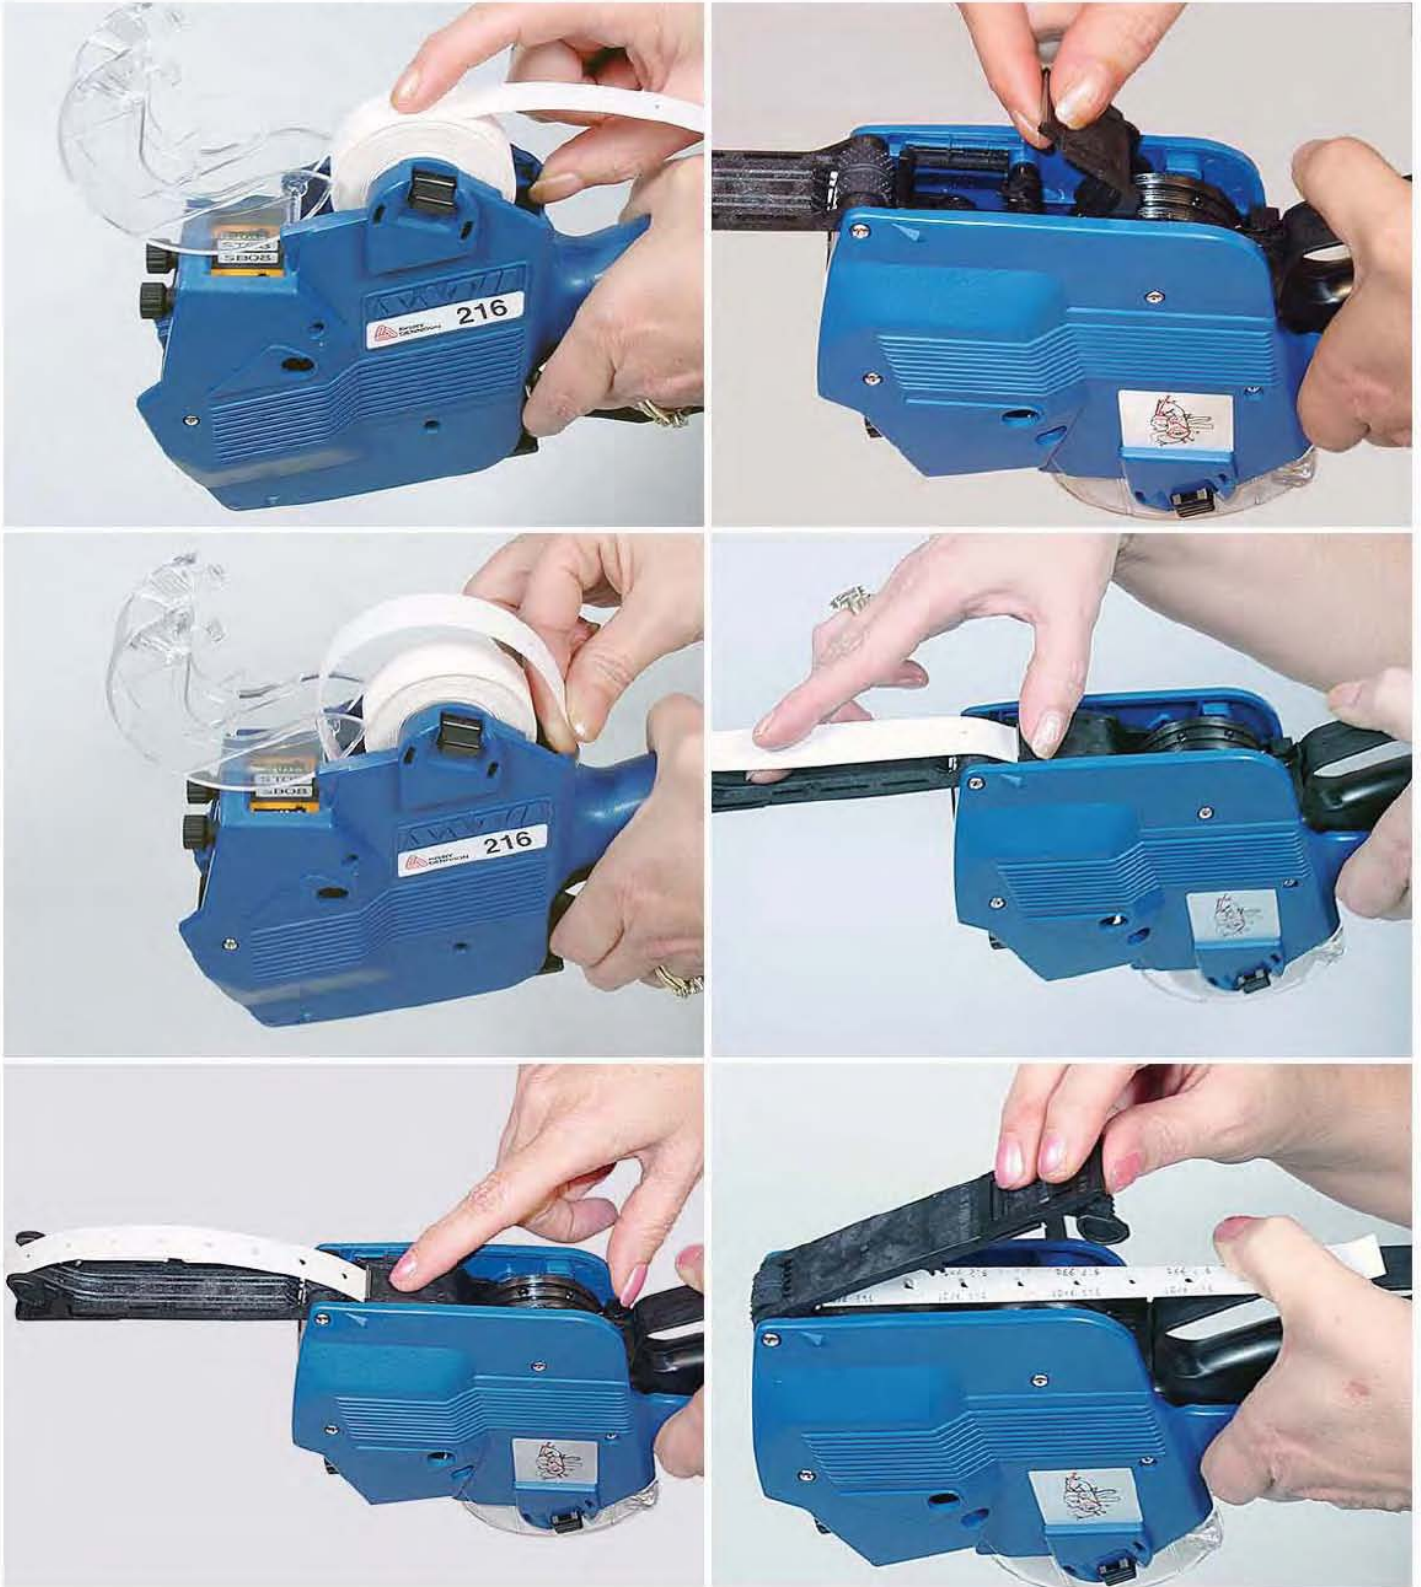

Loading labels in Model 216 / 210 labeler

Avery Dennison Printer Systems Division
170 Monarch Lane Miamisburg, OH 45342
1.1-877-926-8876 Monday-Friday, 8 AM-6:30 PM ET
www.monarch.averydennison.com

©2008 Avery Dennison. All rights reserved. Printed in U.S.A.